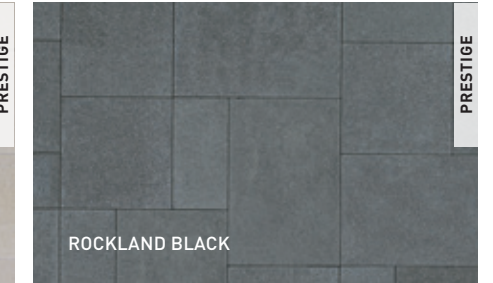

SLABS

SLABS

MONDRIAN PLUS 60 PAVERS SMALL RECTANGLE
ROCKLAND BLACK / MEGA-MELVILLE SLABS RANGE
SCANDINA GREY - P 37 / MELVILLE TANDEM CAPPING
MODULES RANGE SCANDINA GREY - P 78

CITY SLABS CAMEO BEIGE / LEXA TANDEM WALL
STERLING GREY, ROCKLAND BLACK INSERT - P 72 /
CITY CAPPING MODULES ROCKLAND BLACK - P 86 /
LAGUNA 60 POOL COPING STERLING GREY - P 88

CITY SLABS

(Sold separately)

Unit A

60 mm x 250 mm x 500 mm
2 3/8" x 9 7/8" x 19 11/16"

Unit B

60 mm x 500 mm x 500 mm
2 3/8" x 19 11/16" x 19 11/16"

Unit C

60 mm x 500 mm x 750 mm
2 3/8" x 19 11/16" x 29 1/2"

MONDRIAN PLUS 60 PAVERS
SMALL RECTANGLE

60 mm x 165 mm x 330 mm
2 3/8" x 6 1/2" x 13"