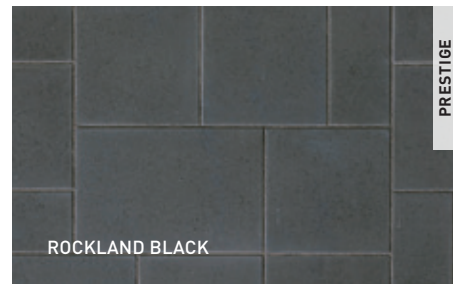

SILVERSTONE

HICKORY

SLABS

SLABS

RANGE AMBER BEIGE

ROCKLAND BLACK

MELVILLE 60 PAVERS SMALL RECTANGLE
 ROCKLAND BLACK / MONDRIAN PLUS 60 SLABS
 RANGE SCANDINA GREY - P 43 / LAFITT TANDEM
 WALL RANGE SCANDINA GREY - P 70