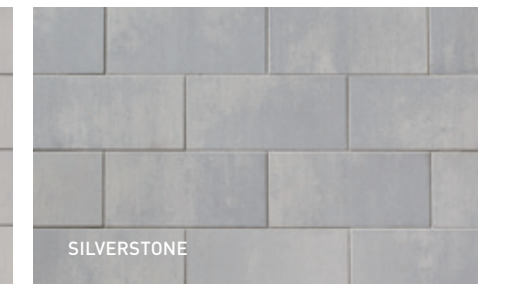

TEXTUREGUARD

MELVILLE 60 SLABS TEXTUREGUARD

Unit A
60 mm x 190 mm x 380 mm
2 3/8" x 7 1/2" x 15"

Unit B
60 mm x 380 mm x 380 mm
2 3/8" x 15" x 15"

Unit C
60 mm x 380 mm x 570 mm
2 3/8" x 15" x 22 7/16"

MARBELLA