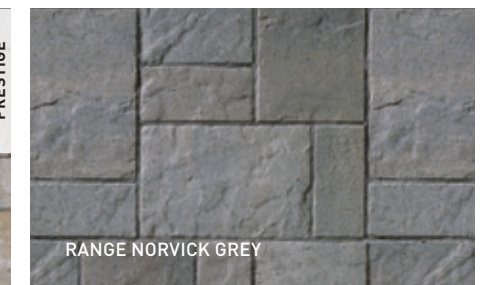

Unit B
80 mm x 330 mm x 330 mm
3 1/8" x 13" x 13"

Unit C
80 mm x 330 mm x 495 mm
3 1/8" x 13" x 19 1/2"

RANGE SCANDINA GREY

RANGE AMBOISE BEIGE

RANGE MARGAUX BEIGE

RANGE NORVICK GREY

RANGE NEWPORT GREY

PAVERS