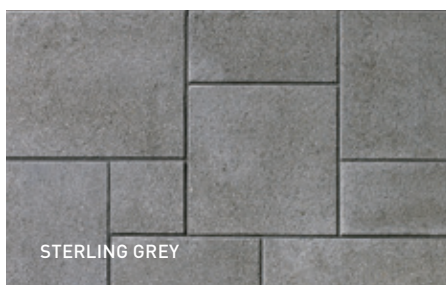

Ⓛ Available in Trafalgar 60 pavers large square only

PAVERS

PAVERS

LEXA PAVERS ALPINE GREY, ROCKLAND BLACK INSERT

LEXA PAVERS
(Sold separately)

Unit A
80 mm x 165 mm x 330 mm
3 1/8" x 6 1/2" x 13"

Unit B
80 mm x 330 mm x 330 mm
3 1/8" x 13" x 13"