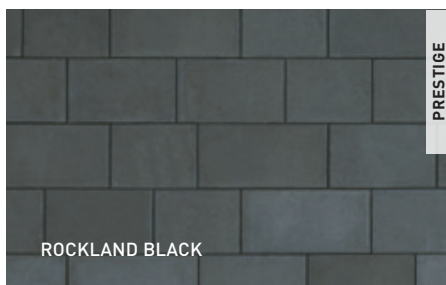

MELVILLE 50 SLABS

Unit A
 50 mm x 190 mm x 380 mm
 2" x 7 1/2" x 15"

Unit B
 50 mm x 380 mm x 380 mm
 2" x 15" x 15"

Unit C
 50 mm x 380 mm x 570 mm
 2" x 15" x 22 7/16"

CASSARA SLABS RANGE SHADED GREY / CASCADE TANDEM NEXT WALL RANGE SHADED GREY - P 69 / MELVILLE TANDEM CAPPING MODULES ROCKLAND BLACK - P 78