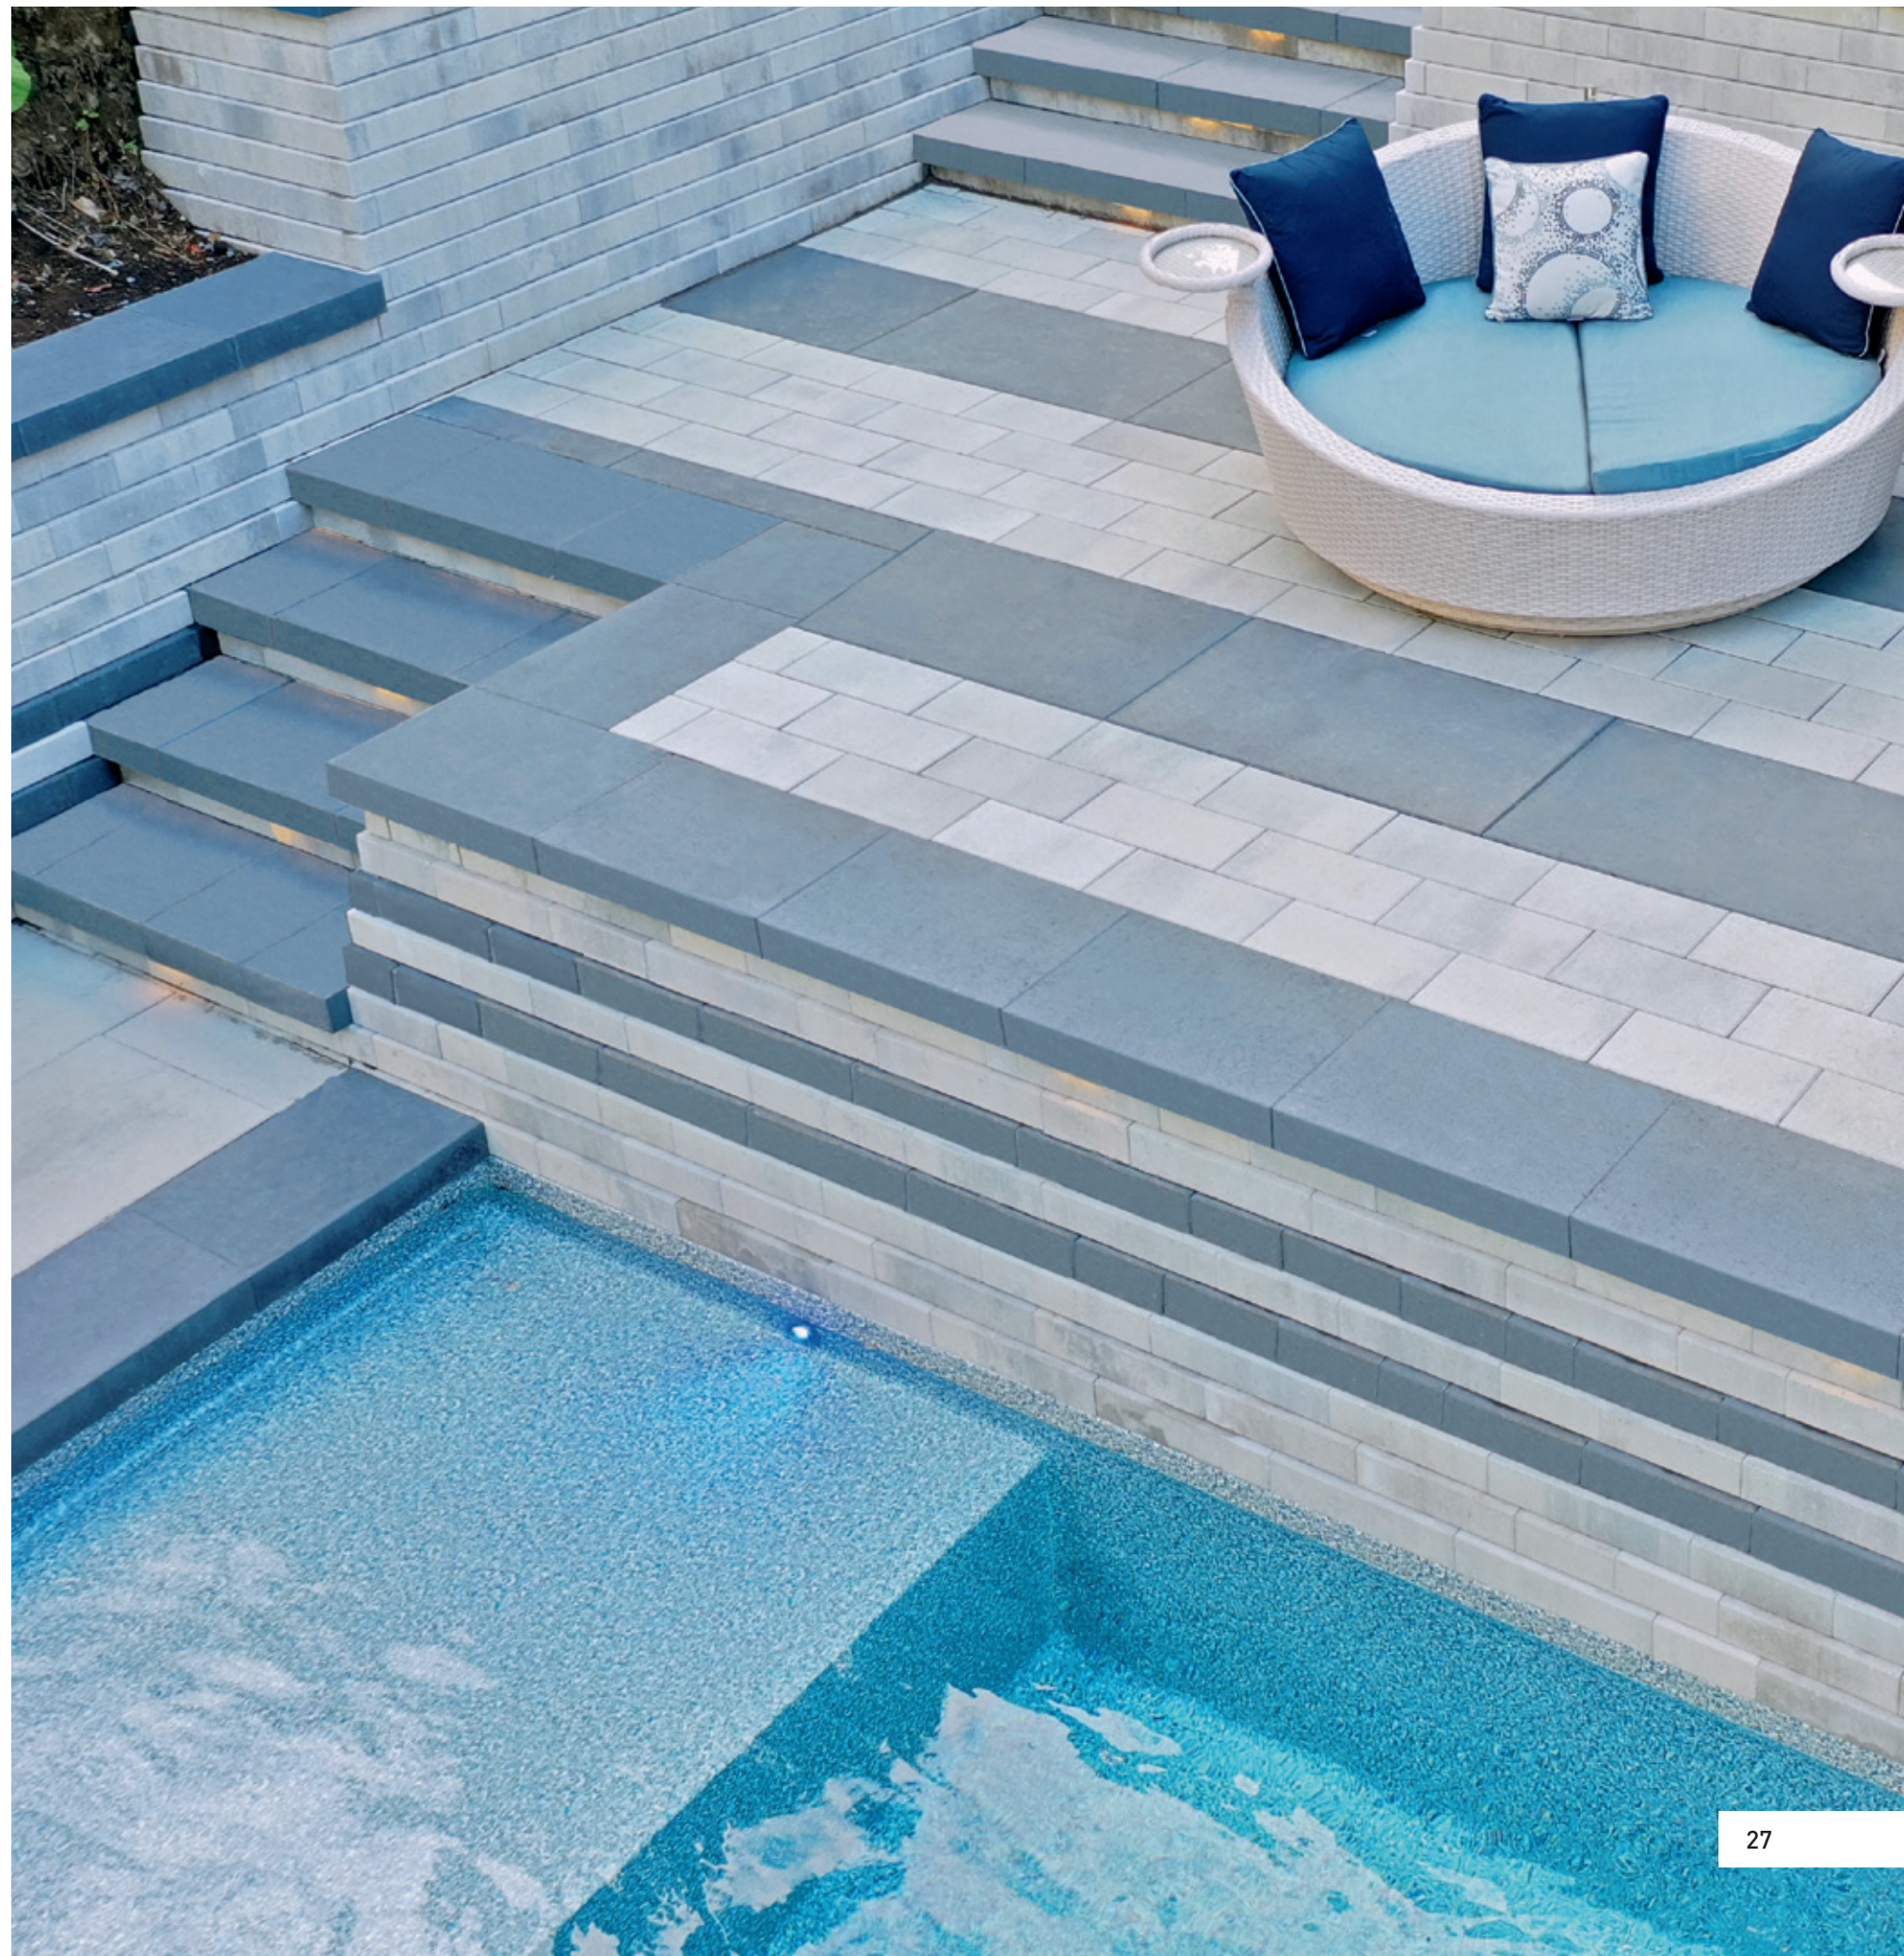

RIGHT PAGE: MELVILLE 60 SLABS RANGE SCANDINA GREY - P 38 / CASSARA SLABS ROCKLAND BLACK - P 42 / MELVILLE TANDEM WALL RANGE SCANDINA GREY - P 68 / MELVILLE TANDEM CAPPING MODULES ROCKLAND BLACK - P 78

LEFT PAGE: MELVILLE 60 SLABS RANGE SCANDINA GREY - P 38 / MELVILLE 60 PAVERS SMALL RECTANGLE ROCKLAND BLACK - P 40 / ARTEX PANEL SYSTEM RANGE SCANDINA GREY - P 32