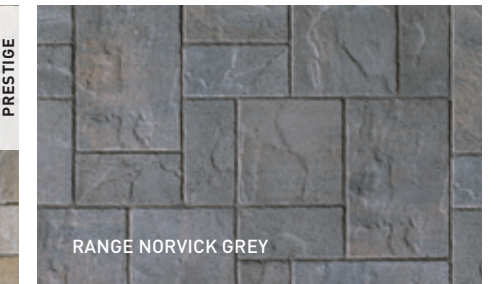

MONDRIAN PLUS 50 SLABS