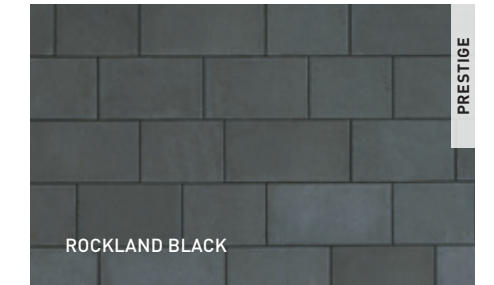

CASSARA PAVERS LARGE RECTANGLE

Unit D
100 mm x 300 mm x 700 mm
4" x 11 13/16" x 27 9/16"
[Sold separately]