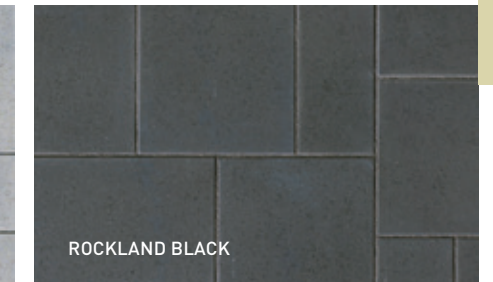

STEPS

STEPS

MEGA-MELVILLE PLUS STEP RANGE
SCANDINA GREY / ARTEX PANEL SYSTEM
RANGE SCANDINA GREY - P 32 / MELVILLE 60
SLABS RANGE SCANDINA GREY - P 38

MEGA-MELVILLE PLUS
STEP
180 mm x 406 mm x 1219 mm
7 1/16" x 16" x 48"

MELVILLE 50 CAPPING MODULES RANGE SCANDINA
GREY / MELVILLE 50 RISER MODULES RANGE
SCANDINA GREY / MELVILLE 50 SLABS RANGE
NEWPORT GREY - P 41

MELVILLE 50 CAPPING MODULES
50 mm x 377 mm x 377 mm
2" x 14 7/8" x 14 7/8"

MELVILLE 50 RISER MODULES
50 mm x 178 mm x 377 mm
2" x 7" x 14 7/8"