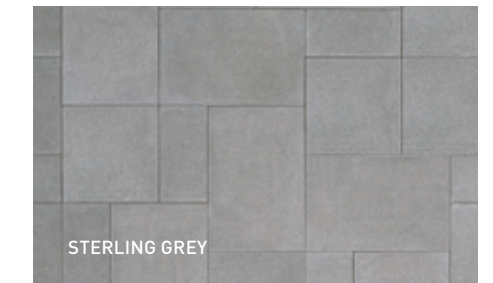

ALPINE GREY

STERLING GREY

CITY SLABS

(Sold separately)

Unit A

60 mm x 250 mm x 500 mm
2 3/8" x 9 7/8" x 19 11/16"

Unit B

60 mm x 500 mm x 500 mm
2 3/8" x 19 11/16" x 19 11/16"

Unit C

60 mm x 500 mm x 750 mm
2 3/8" x 19 11/16" x 29 1/2"

MONDRIAN PLUS 60 PAVERS
SMALL RECTANGLE

60 mm x 165 mm x 330 mm
2 3/8" x 6 1/2" x 13"