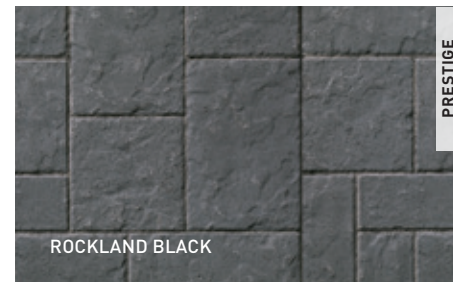

PAVERS

PAVERS

MONDRIAN PLUS 80 PAVERS SMALL RECTANGLE
ROCKLAND BLACK / CASSARA PAVERS RANGE
SHADED GREY - P 59 / CASCADE TANDEM NEXT WALL
RANGE SHADED GREY - P 69 / CINCO STONE AND
BRICK RANGE NEWPORT GREY

MONDRIAN PLUS 80 PAVERS
SMALL RECTANGLE
80 mm x 165 mm x 330 mm
3 1/8" x 6 1/2" x 13"

TRAFALGAR 60 PAVERS RANGE MARGAUX BEIGE

TRAFALGAR 60 PAVERS

Unit A
60 mm x 100 mm x 200 mm
2 3/8" x 3 15/16" x 7 7/8"

Unit B
60 mm x 200 mm x 200 mm
2 3/8" x 7 7/8" x 7 7/8"

Unit C
60 mm x 200 mm x 300 mm
2 3/8" x 7 7/8" x 11 13/16"

TRAFALGAR 60 PAVERS LARGE SQUARE

Unit D
60 mm x 300 mm x 300 mm
2 3/8" x 11 13/16" x 11 13/16"
[Sold separately]

Ⓛ Available in Trafalgar 60 pavers large square only