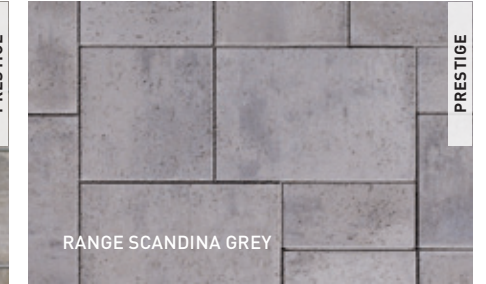

RANGE SCANDINA GREY

RANGE SHADED GREY

MELVILLE 60 PAVERS SMALL RECTANGLE
 60 mm x 190 mm x 380 mm
 2 3/8" x 7 1/2" x 15"

MELVILLE 50 SLABS RANGE SCANDINA GREY

RANGE MARGAUX BEIGE

RANGE SCANDINA GREY

RANGE NEWPORT GREY