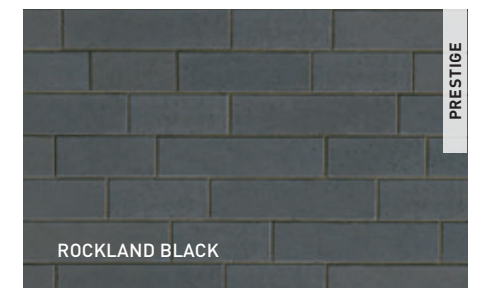

Visit permacon.ca to find all dimensions.