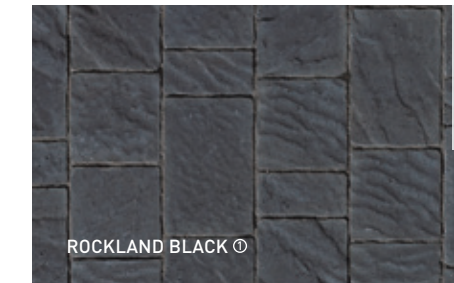

MONDRIAN PLUS 80 PAVERS SMALL RECTANGLE
ROCKLAND BLACK / CASSARA PAVERS RANGE
SHADED GREY - P 59 / CASCADE TANDEM NEXT WALL
RANGE SHADED GREY - P 69 / CINCO STONE AND
BRICK RANGE NEWPORT GREY

MONDRIAN PLUS 80 PAVERS
SMALL RECTANGLE
80 mm x 165 mm x 330 mm
3 1/8" x 6 1/2" x 13"

TRAFALGAR 60 PAVERS RANGE MARGAUX BEIGE

TRAFALGAR 60 PAVERS

Unit A
60 mm x 100 mm x 200 mm
2 3/8" x 3 15/16" x 7 7/8"

Unit B
60 mm x 200 mm x 200 mm
2 3/8" x 7 7/8" x 7 7/8"

Unit C
60 mm x 200 mm x 300 mm
2 3/8" x 7 7/8" x 11 13/16"

TRAFALGAR 60 PAVERS LARGE SQUARE

Unit D
60 mm x 300 mm x 300 mm
2 3/8" x 11 13/16" x 11 13/16"
[Sold separately]

Ⓛ Available in Trafalgar 60 pavers large square only