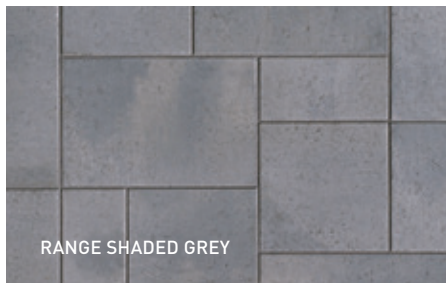

RANGE SCANDINA GREY

RANGE SHADED GREY